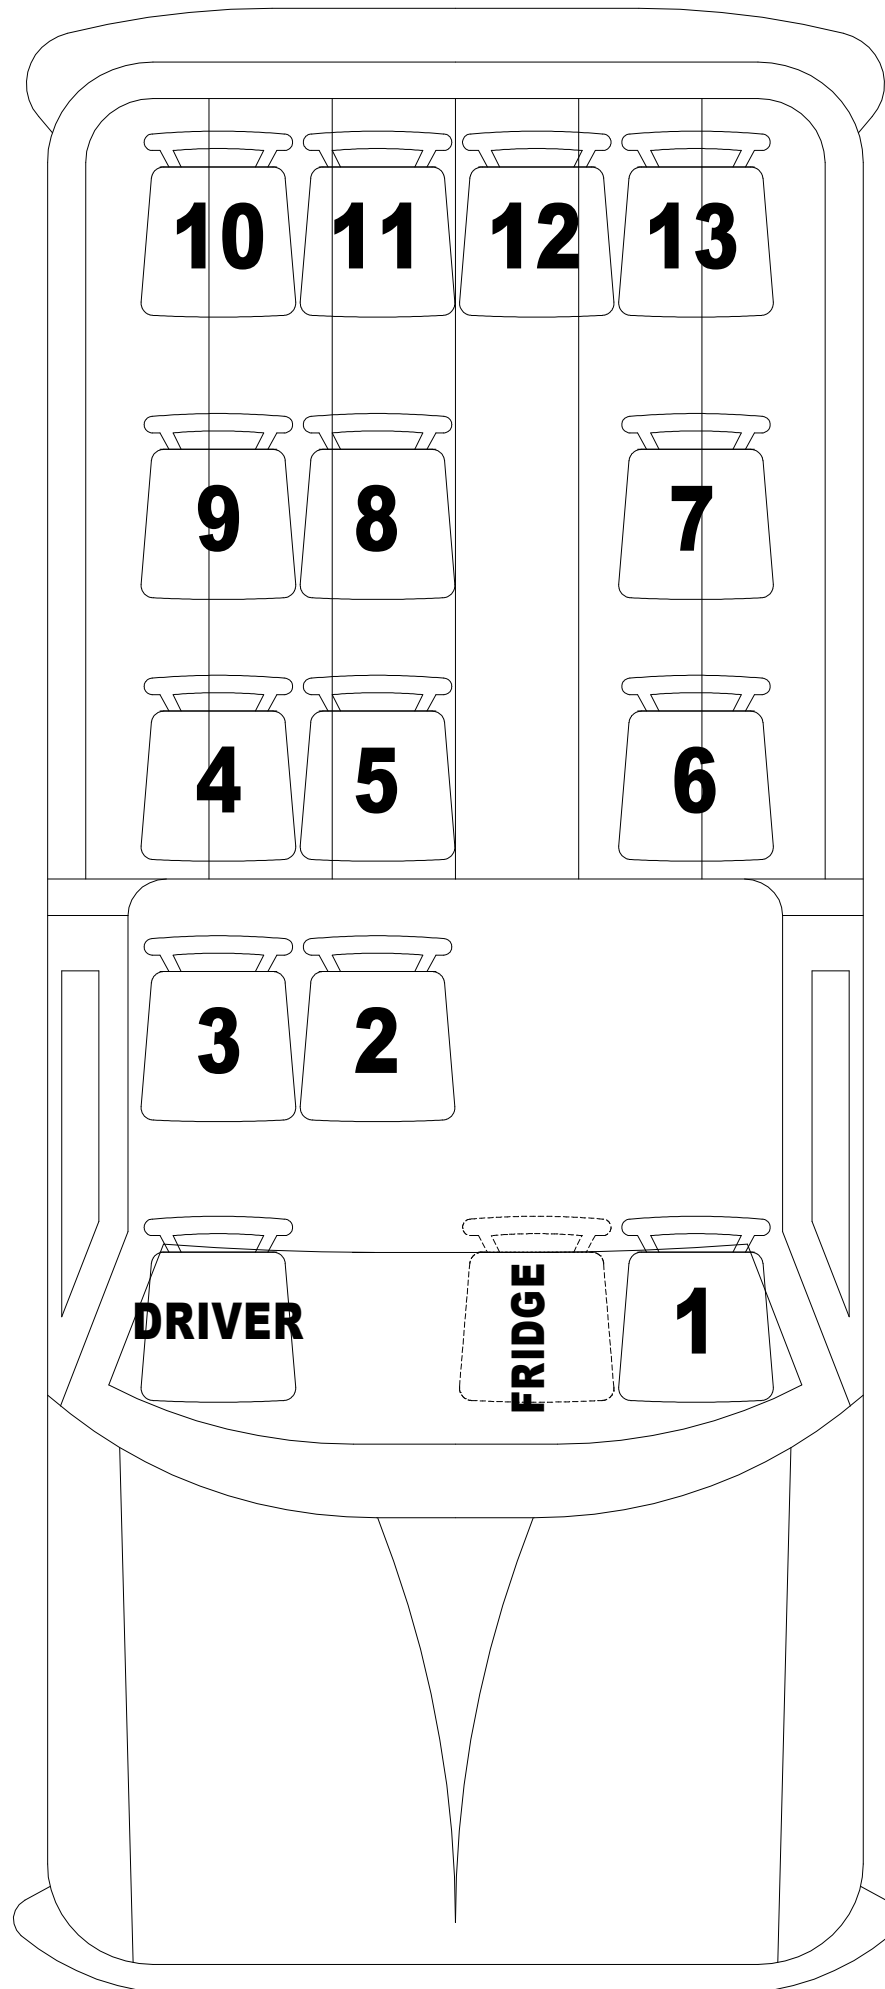

**REQUIRES TRAILER
FOR LUGGAGE JOBS**

14 SEAT SPRINTER

B15

**ALL VEHICLES REQUIRE 2.9m CLEARANCE
ALL VEHICLES ARE FITTED WITH A TOW BAR**